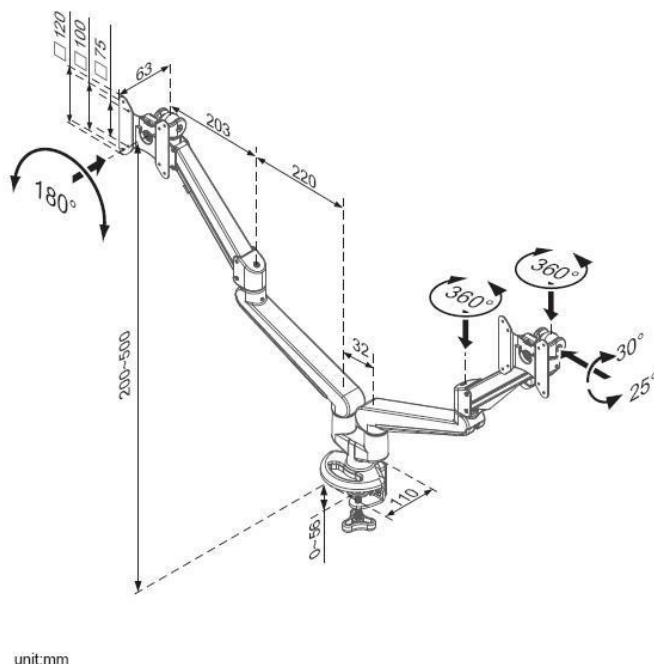

# Ascend Dual Gas Arm with Through-desk Fixing

## Product Specification

Product code	CMS3004C-ED & CMS2858 - BLACK
*Weight capacity	From 3 - 8 kg per arm
**Maximum Screen Size	36"
Height adjustment range	200mm – 500mm from desktop
Max forward extension	486mm
VESA	75mm & 100mm VESA compliant
Movement	Height adjustment, tilt, swivel, rotation and reach

\*Capacity may be reduced if monitor size is greater than 26" or depth is greater than 5.5cm

\*\*Subject to weight being within range & VESA 75 x 75mm or 100 x 100mm, please refer to our measurements / line drawings and check with screen manufacturers measurements including bezel

## Additional Information

Through desk for desktop up to 36mm

Integral cable management

2 screen gas assisted height adjustment

Lockable quick release VESA function

180° anti rotation feature

Over 90% of the aluminium alloy content is recycled